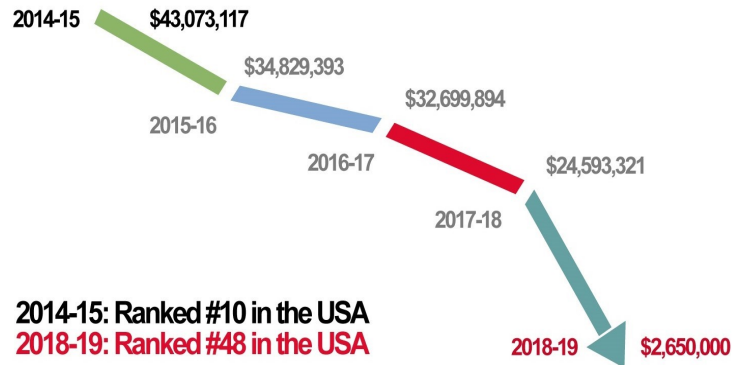

1

State investments in the Florida Department of State Division of Cultural Affairs (DCA) matching grants have gone from full funding in 2014-2015 to a 94% cut in 2018-2019.

2

Sustainability & Accessibility Are Dependent On Funding Partnerships